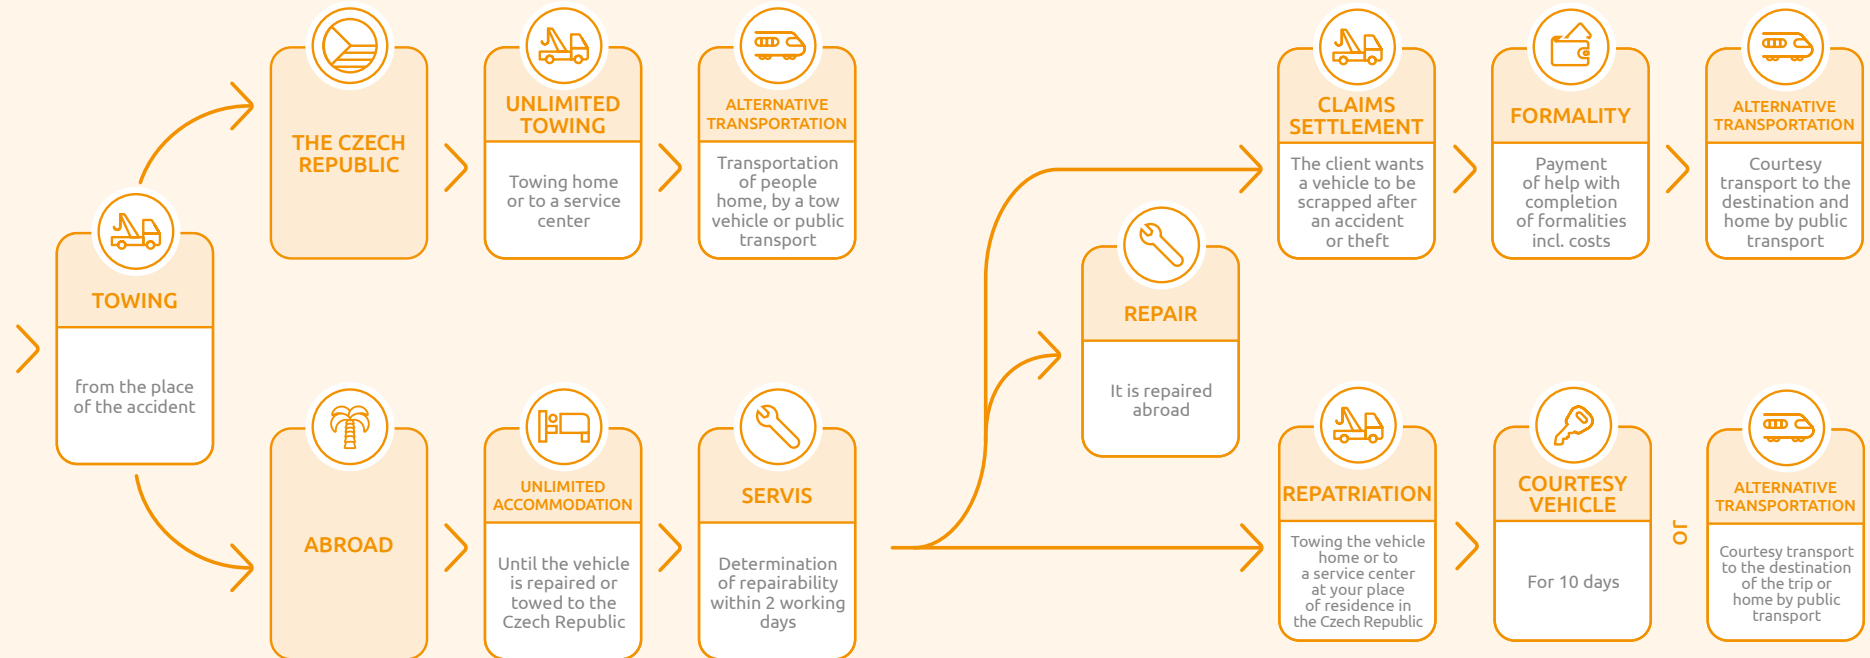

Unlimited assistance **DRIVE**

MINOR MALFUNCTION / ACCIDENT REPAIRABLE ON-SITE

MALFUNCTION / ACCIDENT REPAIRABLE ON-SITE

INJURY

Call: +420 226 294 294 | 24/7