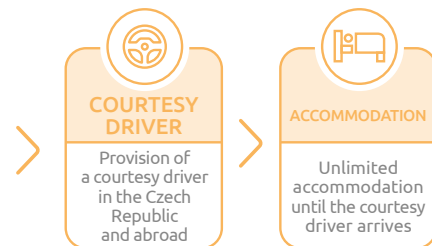

Unlimited assistance **DRIVE**

MINOR MALFUNCTION / ACCIDENT REPAIRABLE ON-SITE

MALFUNCTION / ACCIDENT REPAIRABLE ON-SITE

INJURY

Call: +420 226 294 294 | 24/7